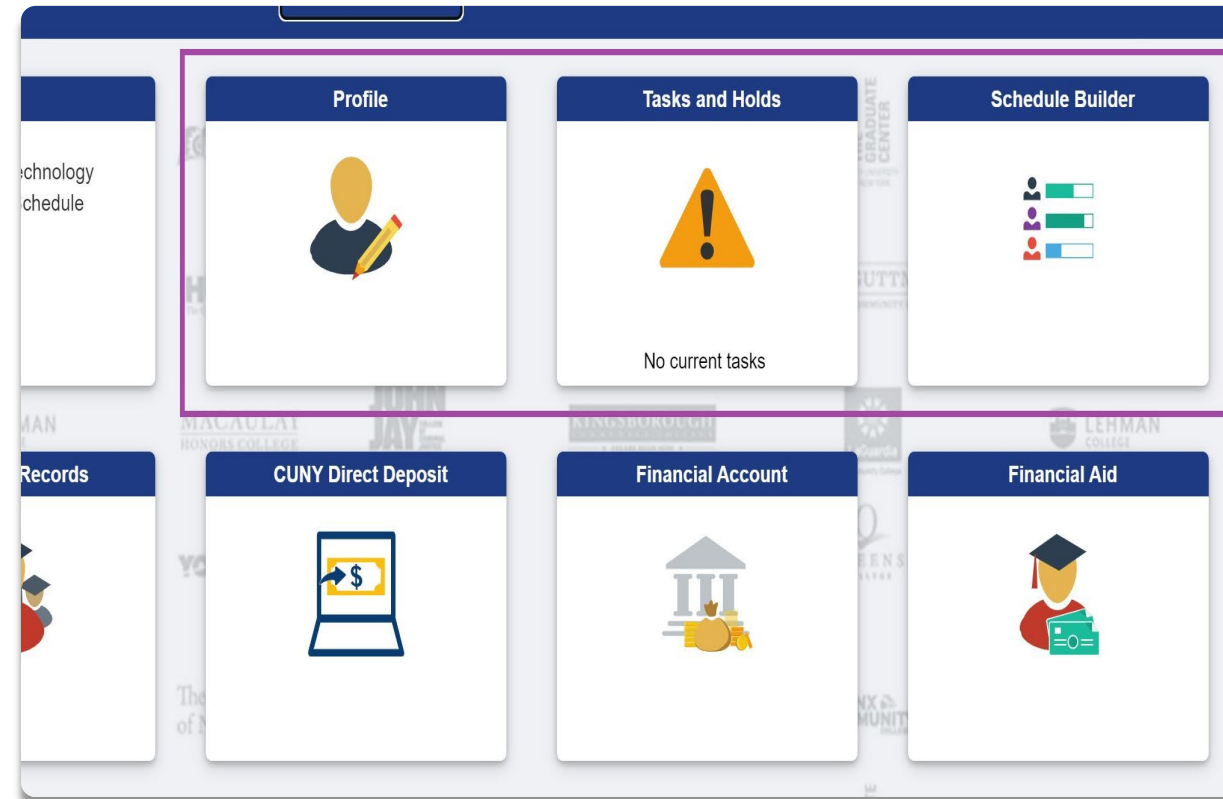

# Student Center: Important Tiles (1)

Profile : Update your personal information

Tasks and Holds:

Tasks: An important to do list. These items must be completed as soon as possible

Holds: Pay attention to anything listed as a hold. Holds will prevent you from doing something. Most often, enrolling for classes. However, not all items are holds and not all items are from City College. Click "Get Details" link to get more information.

Schedule Builder: Used to create your schedule and register for classes.